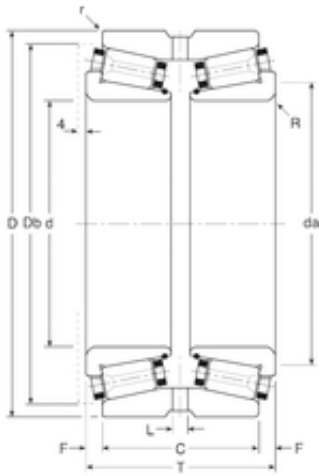

LBD Engineering Mechanical Axis Company.

Gamet 200133X/200215XG Rodamientos De Rodillos C ó nicos

Bearing No. 200133X/200215XG

200133X/200215XG Bearing 2D drawings and 3D CAD models

Size	133.35x215.9x110 mm
Bore Diameter	133,35 mm
Outer Diameter	215,9 mm
Width	110 mm
d	133,35 mm
D	215,9 mm
T	110 mm
C	92 mm
r	1 mm
F	9 mm
L	10 mm
R	2,5 mm
db	205 mm
da	155 mm
Weight	12,49 Kg